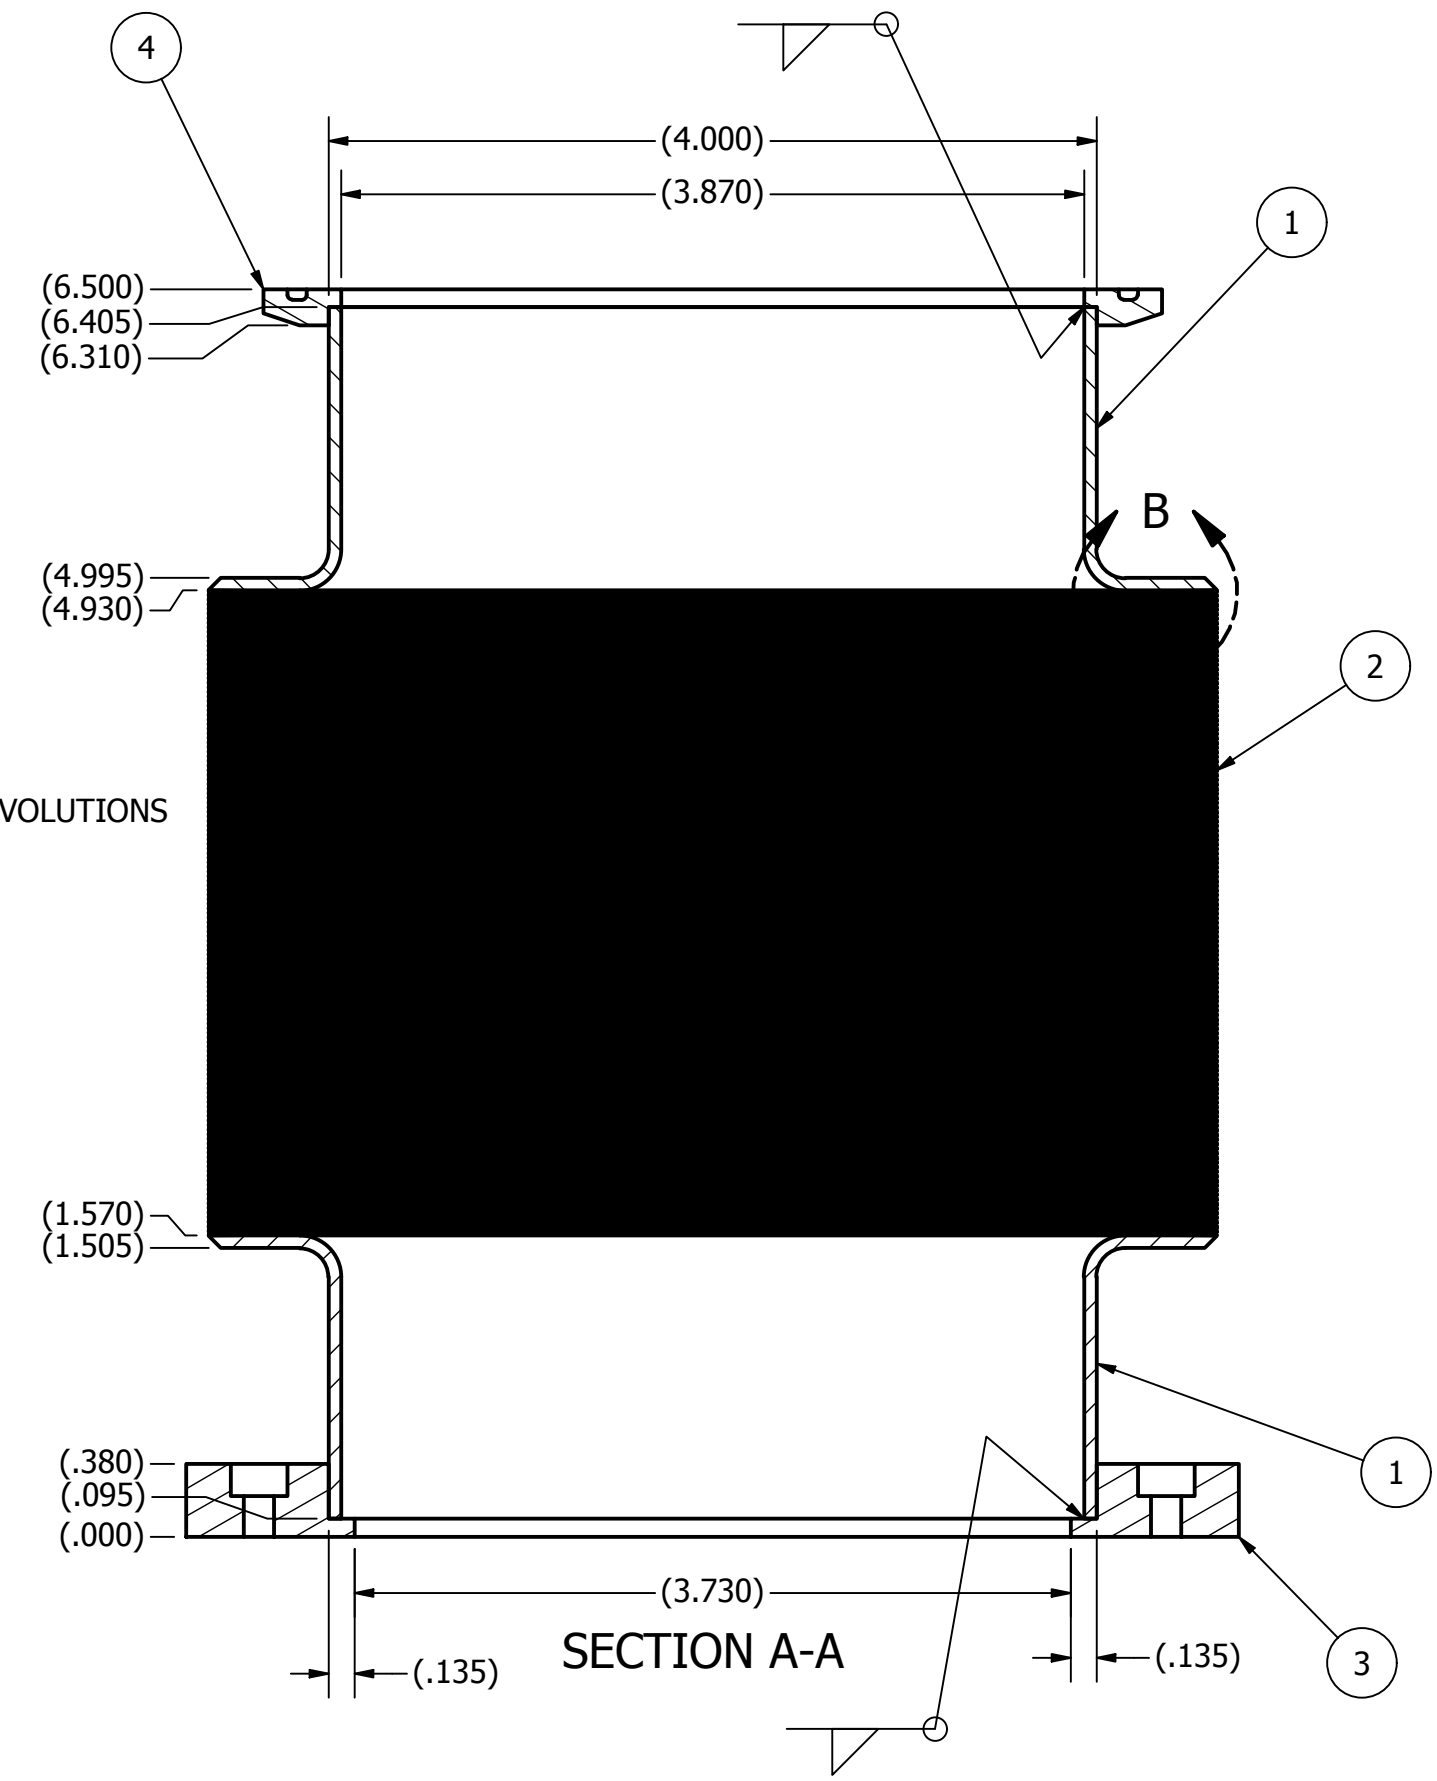

REVISION HISTORY				
ZONE	REV	DESCRIPTION	DATE	APPROVED
	-		8/28/2018	

DETAIL B
SCALE 4 : 1

PARTS LIST			
ITEM	QTY	PART NUMBER	DESCRIPTION
1	2	Bellows A-Style Adapter	
2	1	Bellows 140 Convolutions Assy	
3	1	bellowFlange	
4	1	laddish40Jack	

DRAWN S. Cannon	8/28/2018	NMSU Physical Science Laboratory	
CHECKED		TITLE	
QA		DB-1426 Bellows Assembly - Collapsed	
MFG		SIZE C	DWG NO TBD
APPROVED		SCALE 1 : 1	REV -
		SHEET 1 OF 1	