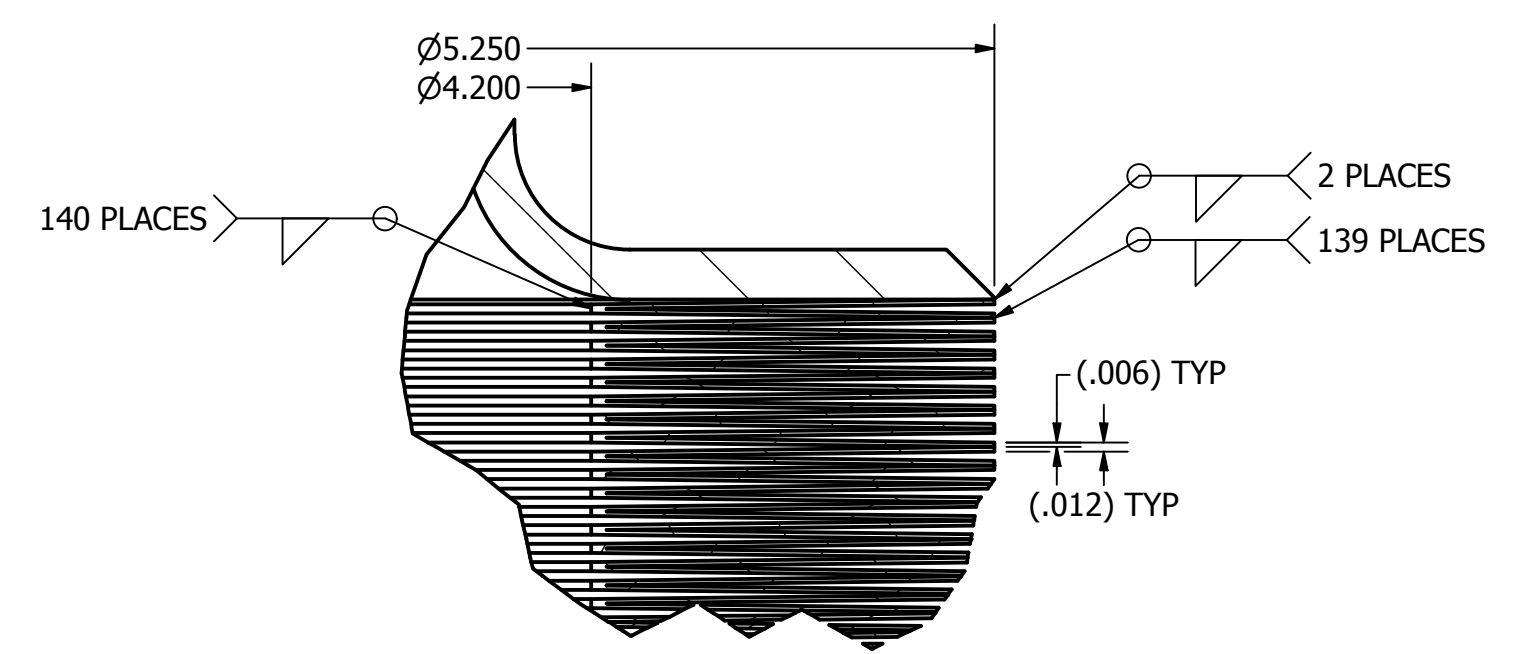

REVISION HISTORY				
ZONE	REV	DESCRIPTION	DATE	APPROVED
	-		8/28/2018	

DETAIL B
SCALE 4 : 1

PARTS LIST			
ITEM	QTY	PART NUMBER	DESCRIPTION
1	2	Bellows A-Style Adapter	
2	1	Bellows 140 Convolutions Assy	
3	1	bellowFlange	
4	1	laddish40Jack	

DRAWN S. Cannon	8/28/2018	NMSU Physical Science Laboratory	
CHECKED		TITLE	
QA		DB-1426 Bellows Assembly - Collapsed	
MFG		SIZE C	DWG NO TBD
APPROVED		SCALE 1 : 1	REV -
		SHEET 1 OF 1	