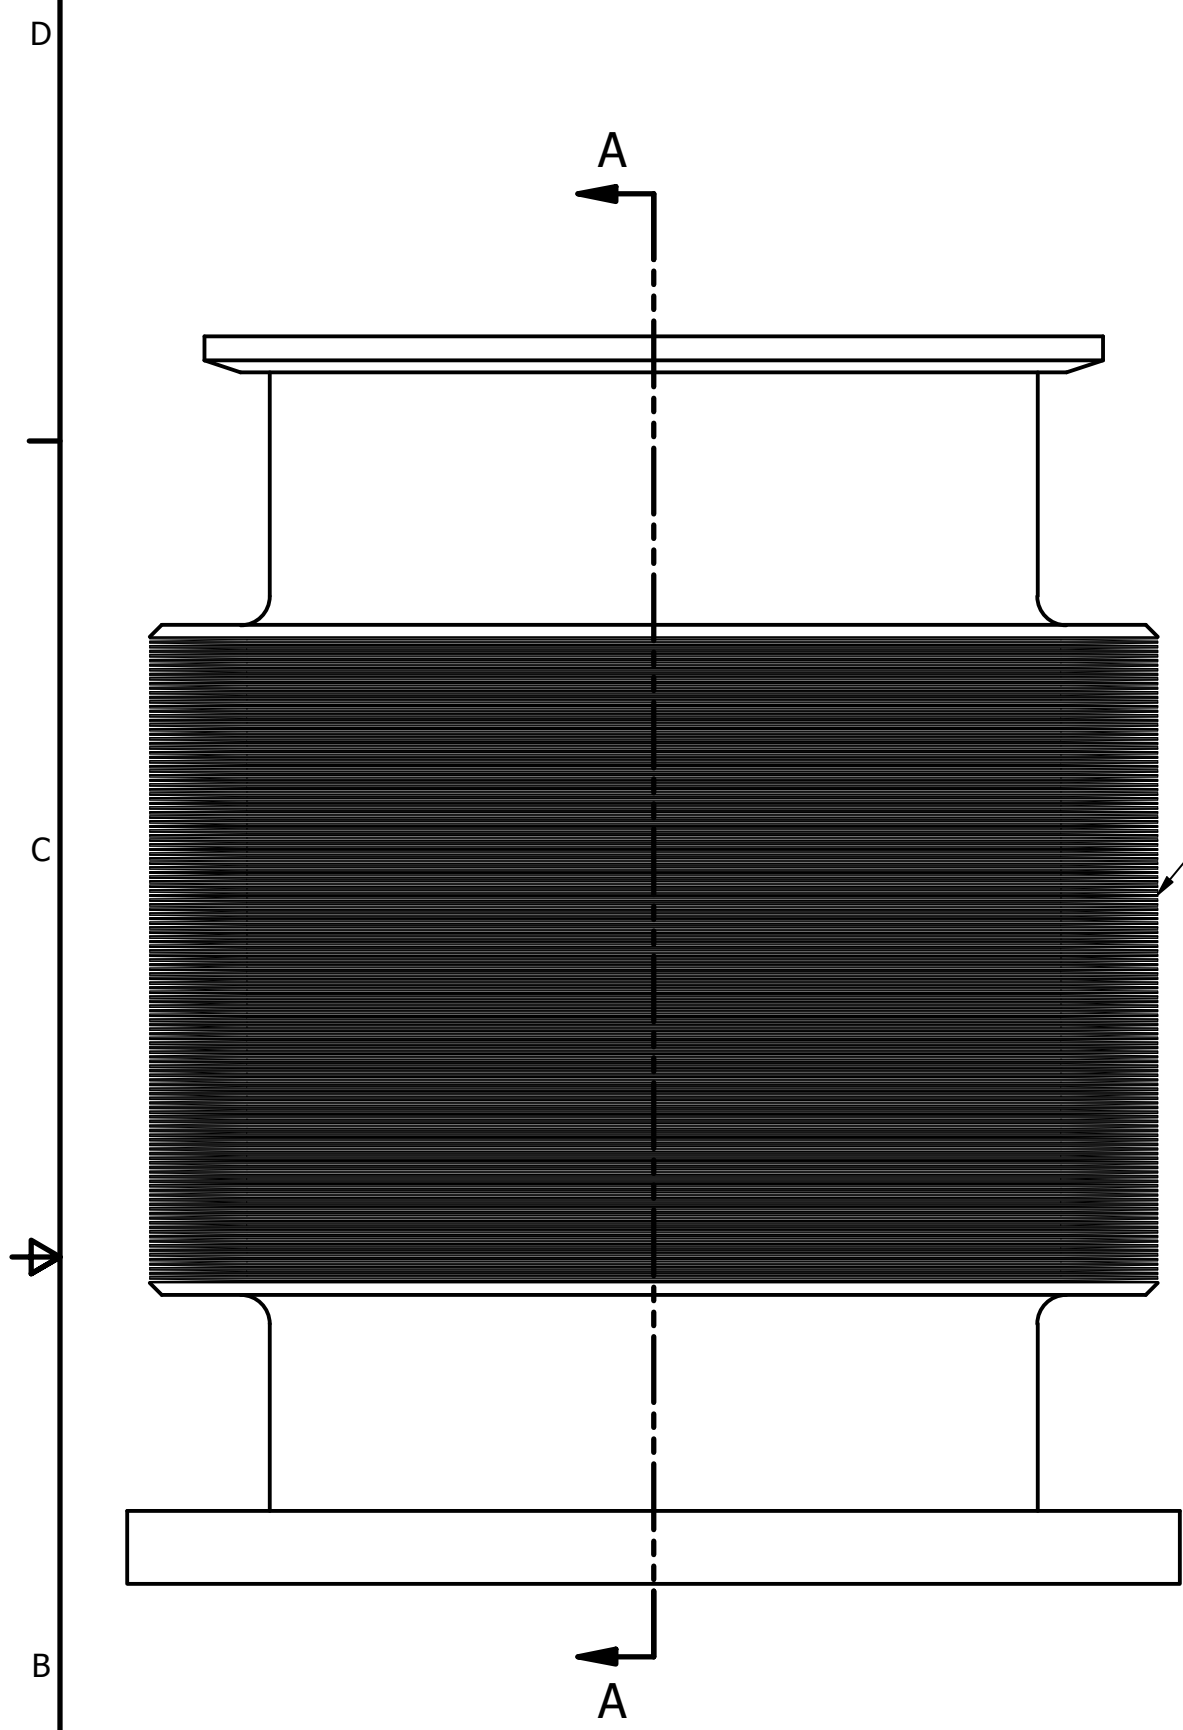

REVISION HISTORY				
ZONE	REV	DESCRIPTION	DATE	APPROVED
	-		8/28/2018	

DETAIL B
SCALE 4 : 1

PARTS LIST			
ITEM	QTY	PART NUMBER	DESCRIPTION
1	2	Bellows A-Style Adapter	
2	1	Bellows 140 Convolutions Assy	
3	1	bellowFlange	
4	1	laddish40Jack	

DRAWN S. Cannon	8/28/2018	NMSU Physical Science Laboratory	
CHECKED		TITLE	
QA		DB-1426 Bellows Assembly - Collapsed	
MFG		SIZE C	DWG NO TBD
APPROVED		SCALE 1 : 1	REV -
		SHEET 1 OF 1	